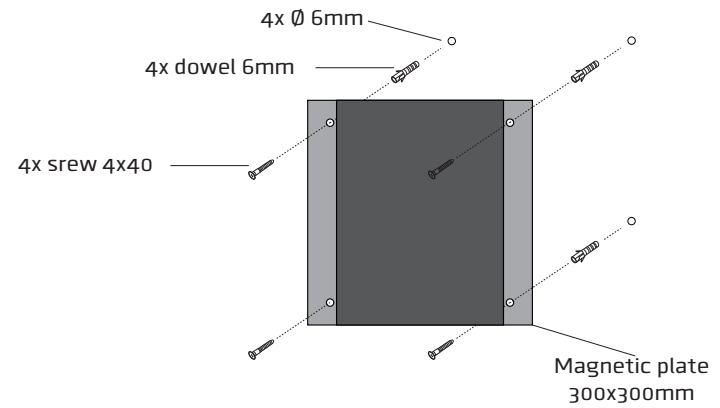

Mounting video

ATTENTION!

Provided screws and plugs are suited for solid stone walls. In case of other walls make sure you choose suited mounting materials! Keep in mind that the screw head should fit deep enough into the steel plate, because of the magnet!

Smit Visual B.V.
Spaarpot 120-122
5667 KZ Geldrop
The Netherlands

T +31(0)40 - 280 85 00
F +31(0)40 - 286 76 15
E info@smit-visual.nl
W www.smit-visual.com

Customer:	Order number:
Description:	Size (WxH): 3180x1700 mm
Amount: 1	Amount of magnetic plates: 8
Amount of panels per wall: 3	Amount of screws and dowels: 32