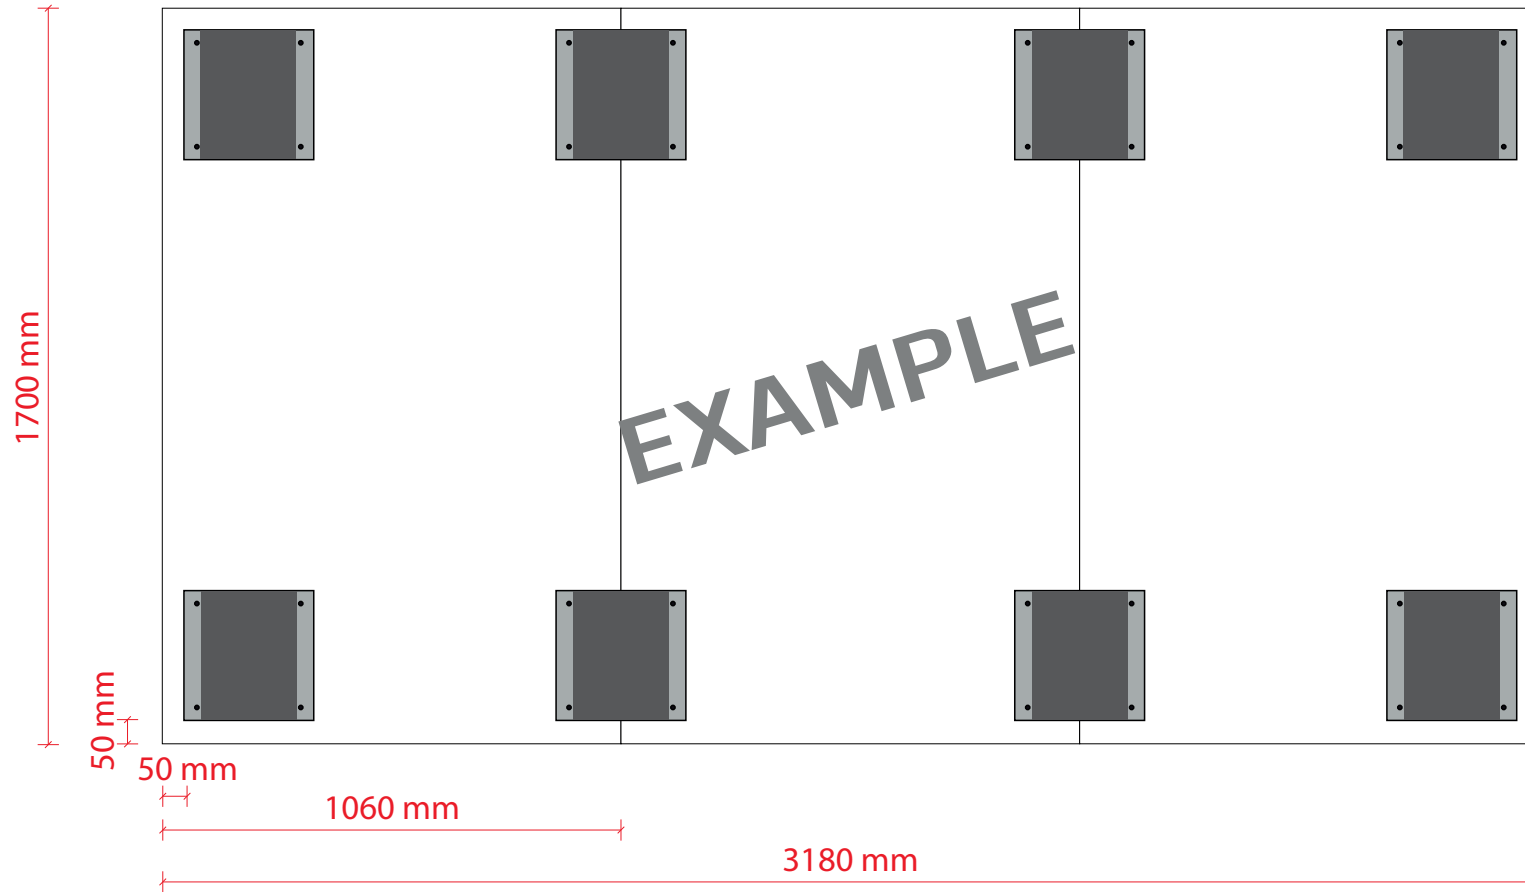

Mounting video

ATTENTION!

Provided screws and plugs are suited for solid stone walls. In case of other walls make sure you choose suited mounting materials! Keep in mind that the screw head should fit deep enough into the steel plate, because of the magnet!

Smit Visual B.V.
Spaarpot 120-122
5667 KZ Geldrop
The Netherlands

T +31(0)40 - 280 85 00
F +31(0)40 - 286 76 15
E info@smit-visual.nl
W www.smit-visual.com

Customer:	Order number:
Description:	Size (WxH): 3180x1700 mm
Amount: 1	Amount of magnetic plates: 8
Amount of panels per wall: 3	Amount of screws and dowels: 32