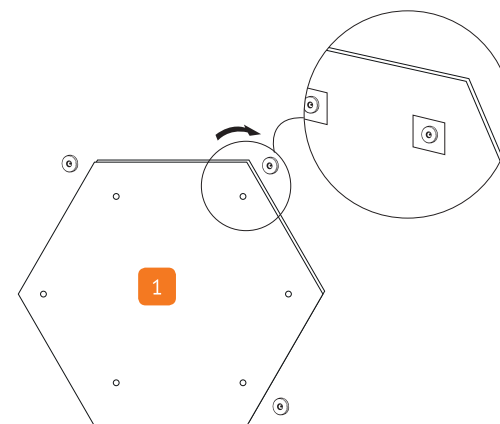

STEP 3

*Dry wipe surface. Never clean it with alcohol or abrasive products as the surface may be damaged. Please use a wet cloth to erase the surface.
This product do not need any especial attention in the use or basic knowledge of its parts for it use is free of any security advertise.*