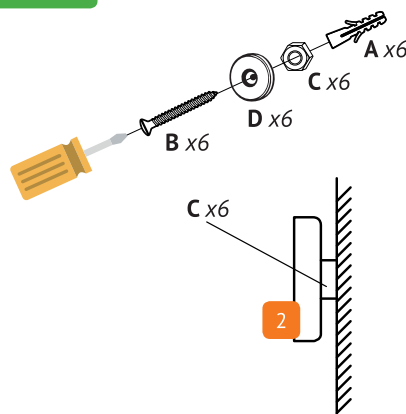

Frameless Whiteboard

Instruction leaflet

FWB100-hex 100 x 86 cm

±10 min

x 1

Parts and tools

STEP 1

STEP 2

STEP 3

*Dry wipe surface. Never clean it with alcohol or abrasive products as the surface may be damaged. Please use a wet cloth to erase the surface.
This product do not need any especial attention in the use or basic knowledge of its parts for it use is free of any security advertise.*